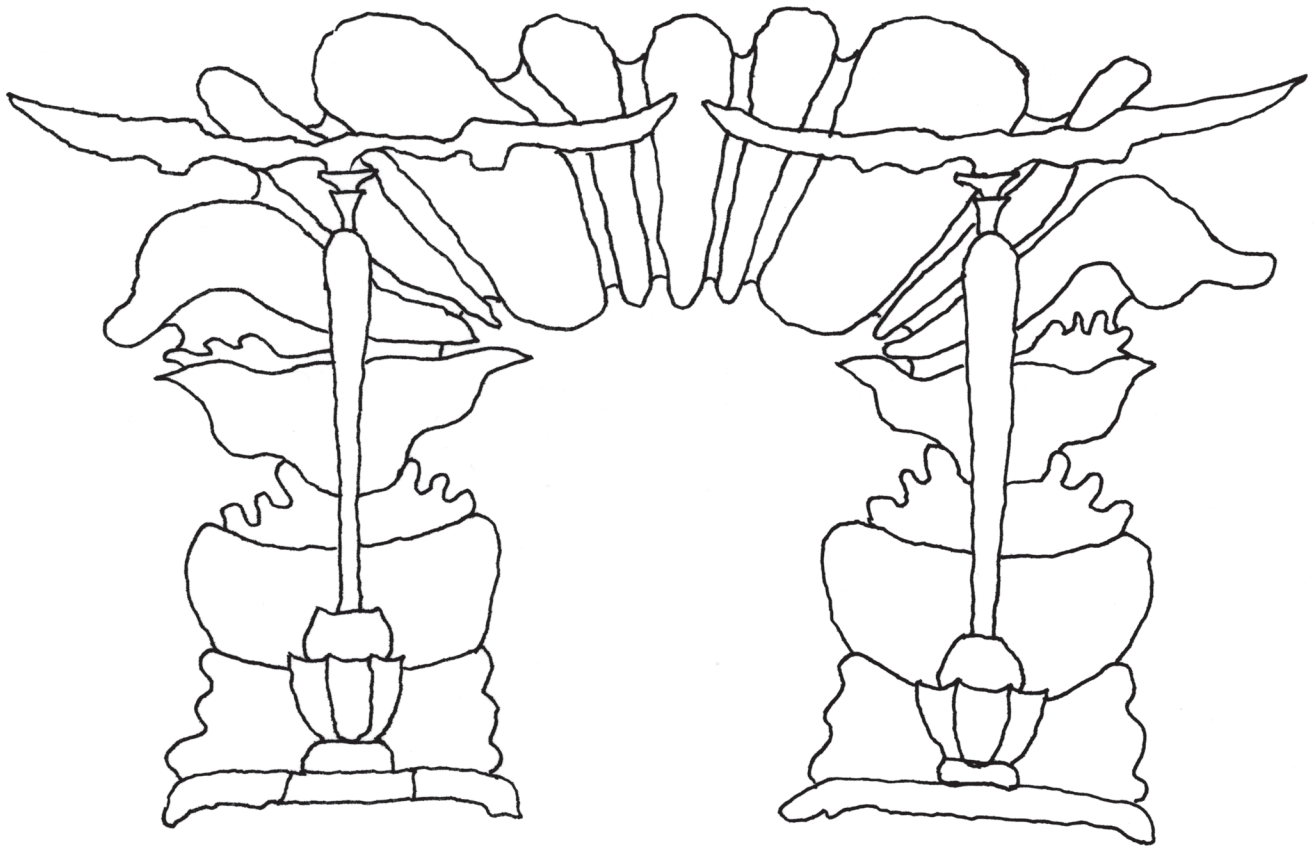

THE CLARK

Inspired by *Design for a three-level arcade shaped like a pyramid* by Paul Goesch

What will you add to the pyramid to make it your own?

THE CLARK

Inspired by *Visionary design for a capital surmounted by a seated angel* by Paul Goesch

Paul Goesch imagined an angel sitting in this chair. Who do you think should sit in this chair?

THE CLARK

Paul Goesch created visionary designs for archways and fantasy architecture of all kinds. Use this space to draw your own fantasy building.

Artistic interpretation by: _____

THE CLARK

Inspired by *Visionary design for an arch*
by Paul Goesch

There's a new world awaiting you through this
arch! Draw some of the creatures you'll meet.